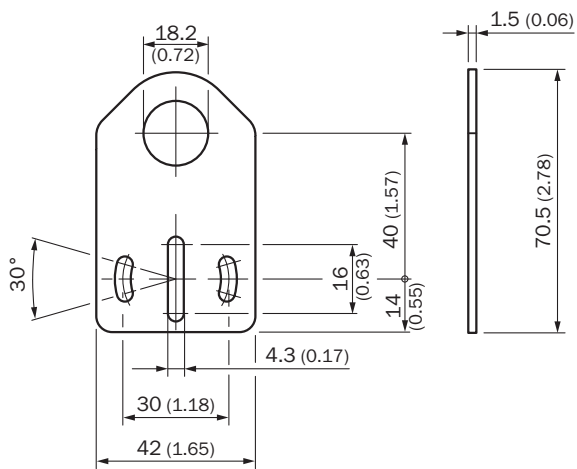

BEF-WG-M18N

SICK
Sensor Intelligence.

Ordering information

Type	Part no.
BEF-WG-M18N	5320948

Other models and accessories → www.sick.com/

Detailed technical data

Technical specifications

Accessory group	Mounting brackets and plates
Accessory family	Mounting brackets
Material	Stainless steel
Items supplied	Without mounting hardware
Description	Mounting plate for M18 sensors
Specialty	Straight

Dimensional drawing (Dimensions in mm (inch))

SICK AT A GLANCE

SICK is one of the leading manufacturers of intelligent sensors and sensor solutions for industrial applications. A unique range of products and services creates the perfect basis for controlling processes securely and efficiently, protecting individuals from accidents and preventing damage to the environment.