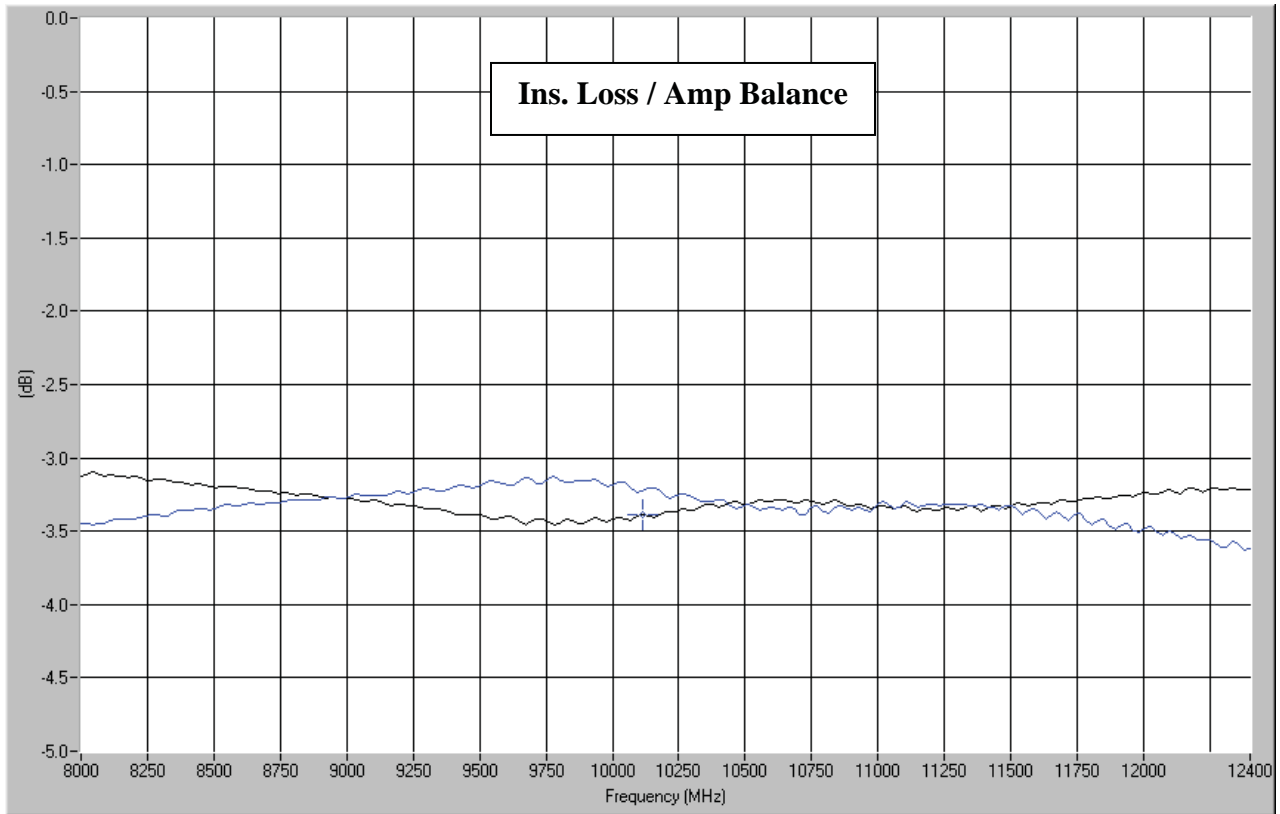

Hybrid Couplers 3 dB, 90°

Applications

- Balanced Mixers
- Antenna Feed Networks
- Phasing Networks
- Dividers/Combiners

Features

- Military Grade
- 8.0 – 12.4 GHz
- 2-Way power Split
- Quadrature
- Connectors Per MIL-C-39012
- Rugged Aluminum Housing
- Low VSWR
- Meets MIL-E-5400 Class 3 Requirements

Outline Drawing

Electrical and Mechanical Specifications subject to change without notice.

Typical Test Data Plots

USA/Canada: (315) 432-8909
 Toll Free: (800) 411-6596
 Europe: +44 2392-232392

Typical Test Data Plots