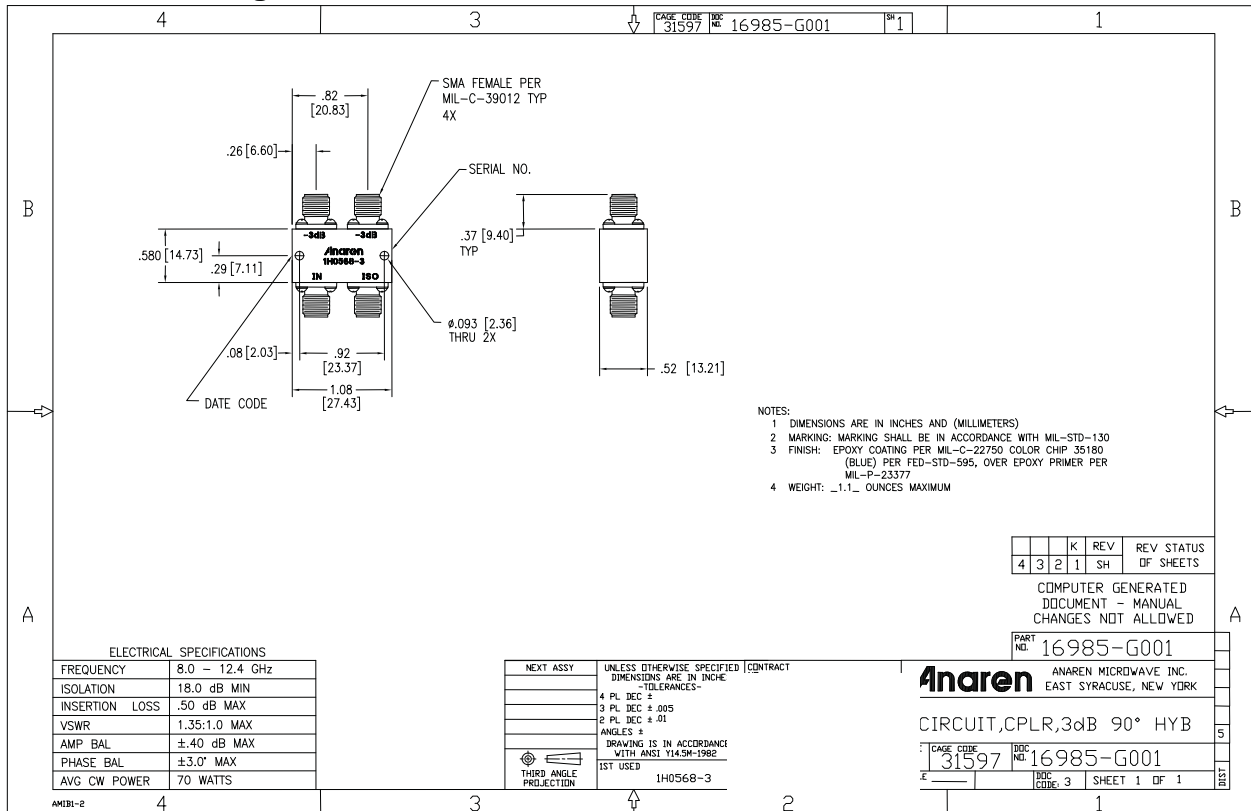

Hybrid Couplers 3 dB, 90°

Applications

- Balanced Mixers
- Antenna Feed Networks
- Phasing Networks
- Dividers/Combiners

Features

- Military Grade
- 8.0 – 12.4 GHz
- 2-Way power Split
- Quadrature
- Connectors Per MIL-C-39012
- Rugged Aluminum Housing
- Low VSWR
- Meets MIL-E-5400 Class 3 Requirements

Outline Drawing

Electrical and Mechanical Specifications subject to change without notice.

Typical Test Data Plots

USA/Canada: (315) 432-8909
 Toll Free: (800) 411-6596
 Europe: +44 2392-232392

Typical Test Data Plots