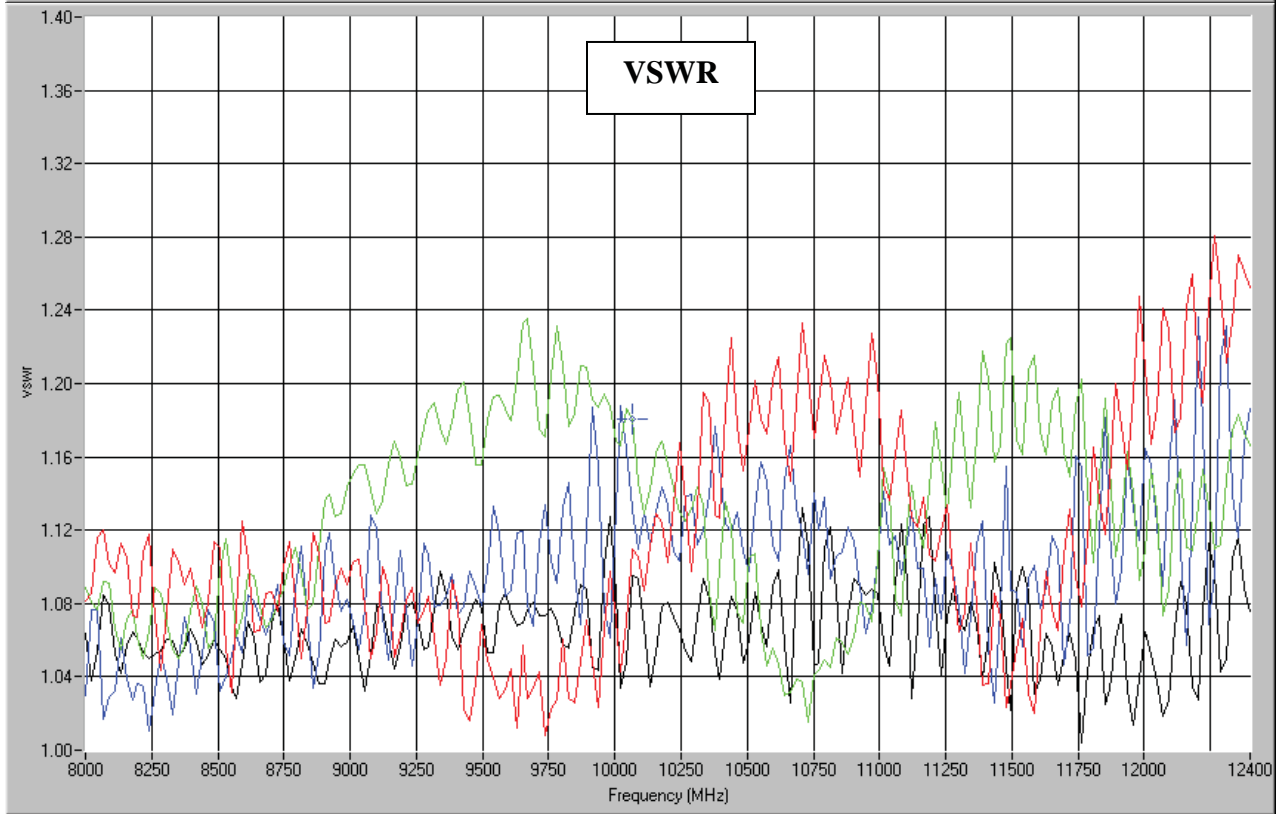

Hybrid Couplers 3 dB, 90°

Applications

- Balanced Mixers
- Antenna Feed Networks
- Phasing Networks
- Dividers/Combiners

Features

- Military Grade
- 8.0 – 12.4 GHz
- 2-Way power Split
- Quadrature
- Connectors Per MIL-C-39012
- Rugged Aluminum Housing
- Low VSWR
- Meets MIL-E-5400 Class 3 Requirements

Outline Drawing

Electrical and Mechanical Specifications subject to change without notice.

Typical Test Data Plots

USA/Canada: (315) 432-8909
 Toll Free: (800) 411-6596
 Europe: +44 2392-232392

Typical Test Data Plots