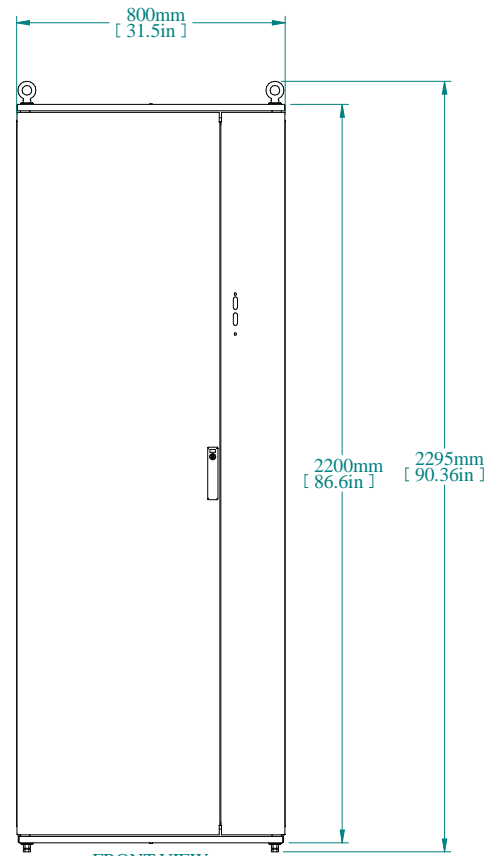

SECTION A-A

TOP VIEW

REAR VIEW

L.S. VIEW

FRONT VIEW

FRONT VIEW DOOR REMOVED

INNER PANEL

BOTTOM VIEW

PART NUMBERS	
HFMD2286	PAINTED TEXTURED GRAY RAL 7035

NOTES
Welded Assembly See Hammond Website for Additional Accessories

Data subject to change without notice. Isometric drawing not to scale.

**HAMMOND
MANUFACTURING™**
www.hammondmfg.com
PART NO. HFMD2286