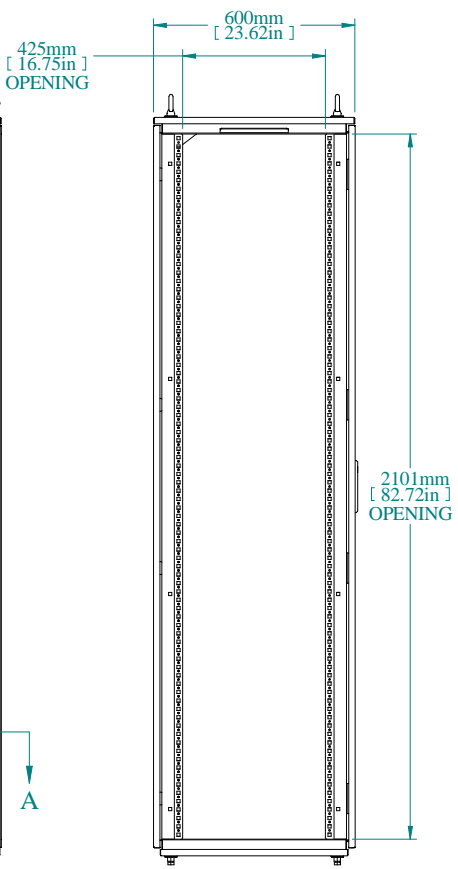

SECTION A-A

TOP VIEW

REAR VIEW

L.S. VIEW

FRONT VIEW

FRONT VIEW DOOR REMOVED

INNER PANEL

BOTTOM VIEW

PART NUMBERS	
HFMD2286	PAINTED TEXTURED GRAY RAL 7035

NOTES
Welded Assembly See Hammond Website for Additional Accessories

Data subject to change without notice. Isometric drawing not to scale.

**HAMMOND
MANUFACTURING™**
www.hammondmfg.com
PART NO. HFMD2286