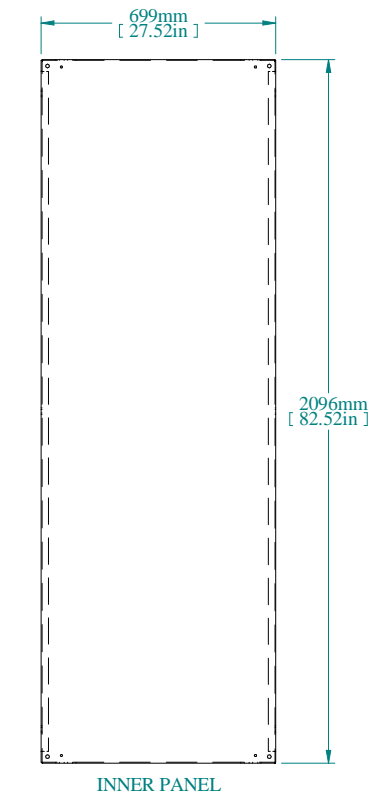

SECTION A-A

TOP VIEW

REAR VIEW

L.S. VIEW

FRONT VIEW

FRONT VIEW DOOR REMOVED

INNER PANEL

BOTTOM VIEW

PART NUMBERS	
HFMD2286	PAINTED TEXTURED GRAY RAL 7035

NOTES
Welded Assembly See Hammond Website for Additional Accessories

Data subject to change without notice. Isometric drawing not to scale.

**HAMMOND
MANUFACTURING™**
www.hammondmfg.com
PART NO. HFMD2286