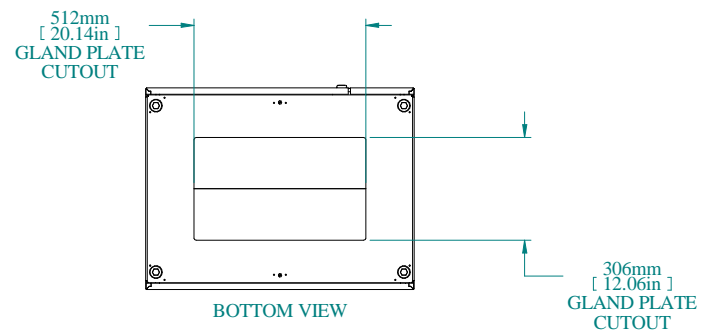

SECTION A-A

TOP VIEW

REAR VIEW

L.S. VIEW

FRONT VIEW

FRONT VIEW DOOR REMOVED

INNER PANEL

BOTTOM VIEW

PART NUMBERS	
HFMD2286	PAINTED TEXTURED GRAY RAL 7035

NOTES
Welded Assembly See Hammond Website for Additional Accessories

Data subject to change without notice. Isometric drawing not to scale.

**HAMMOND
MANUFACTURING™**
www.hammondmfg.com
PART NO. HFMD2286