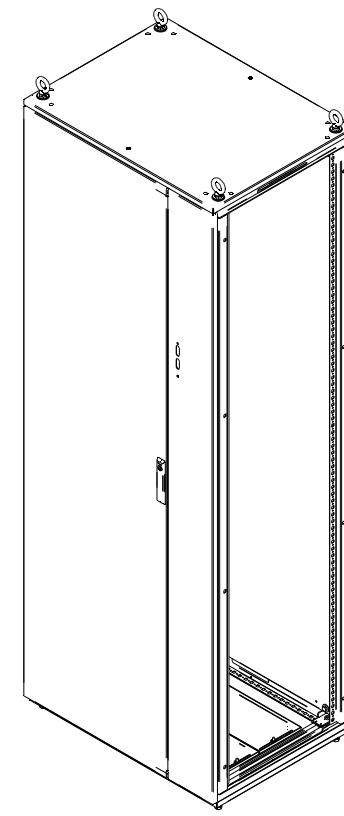

SECTION A-A

TOP VIEW

REAR VIEW

L.S. VIEW

FRONT VIEW

FRONT VIEW DOOR REMOVED

INNER PANEL

BOTTOM VIEW

PART NUMBERS	
HFMD2286	PAINTED TEXTURED GRAY RAL 7035

NOTES
Welded Assembly See Hammond Website for Additional Accessories

Data subject to change without notice. Isometric drawing not to scale.

**HAMMOND
MANUFACTURING™**
www.hammondmfg.com
PART NO. HFMD2286