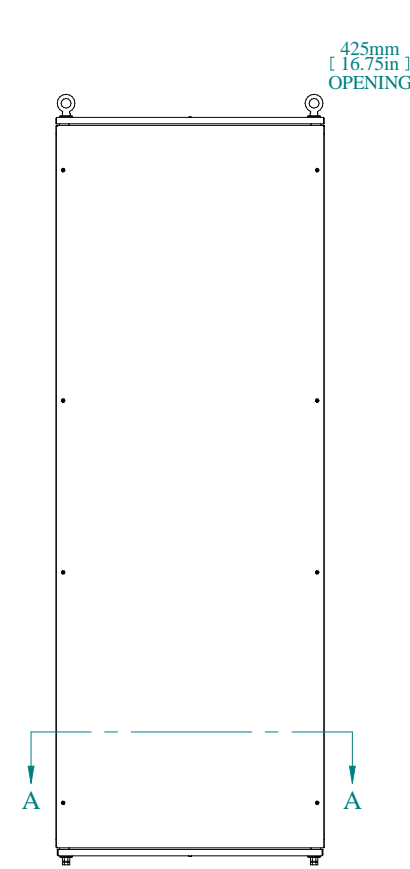

SECTION A-A

TOP VIEW

REAR VIEW

L.S. VIEW

FRONT VIEW

FRONT VIEW DOOR REMOVED

INNER PANEL

BOTTOM VIEW

PART NUMBERS	
HFMD2286	PAINTED TEXTURED GRAY RAL 7035

NOTES
Welded Assembly See Hammond Website for Additional Accessories

Data subject to change without notice. Isometric drawing not to scale.

**HAMMOND
MANUFACTURING™**
www.hammondmfg.com
PART NO. HFMD2286