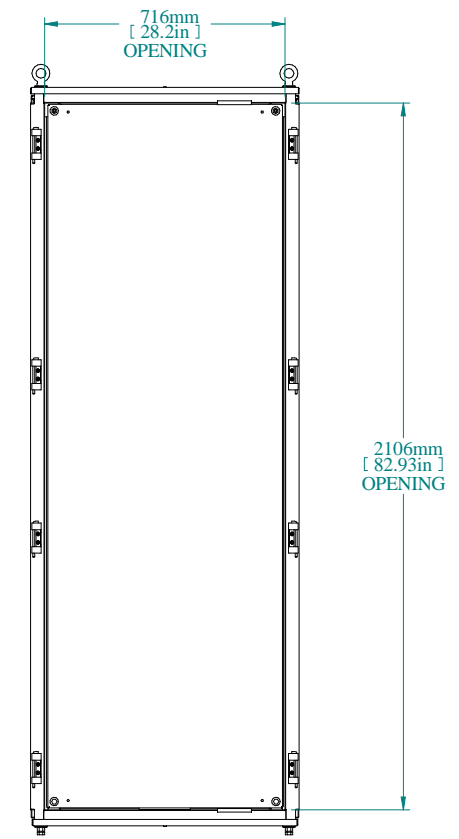

SECTION A-A

TOP VIEW

REAR VIEW

L.S. VIEW

FRONT VIEW

FRONT VIEW DOOR REMOVED

INNER PANEL

BOTTOM VIEW

PART NUMBERS	
HFMD2286	PAINTED TEXTURED GRAY RAL 7035

NOTES
Welded Assembly See Hammond Website for Additional Accessories

Data subject to change without notice. Isometric drawing not to scale.

**HAMMOND
MANUFACTURING™**
www.hammondmfg.com
PART NO. HFMD2286